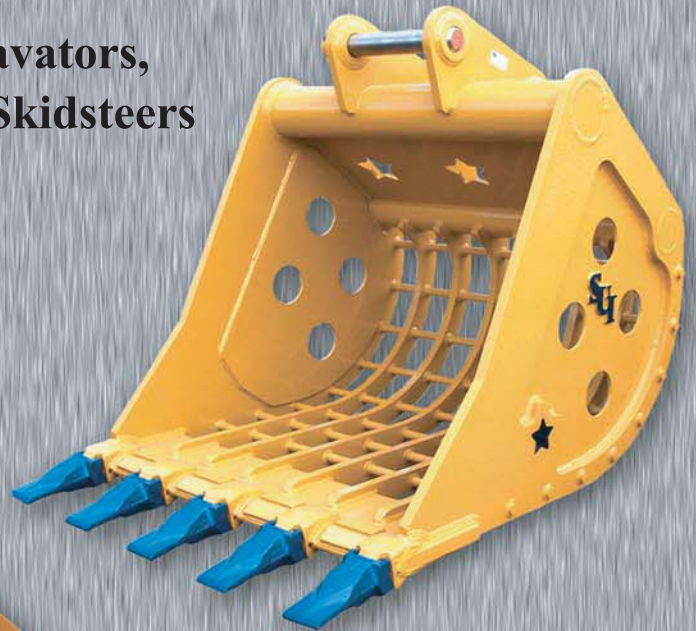

# Buckets

**SUI**  
**MANUFACTURING, INC.**

*Manufacturers of*  
**Buckets**

**for all Excavators,  
Backhoes & Skidsteers**

★ FEATURES ★

- ★ AR400 Cutting Edges.
- ★ Pre-Drilled for Side Cutters.
- ★ Built for Heavy or Severe Duty Applications.
- ★ Ripper Pockets, Shanks & Teeth.
- ★ Custom Orders Available.