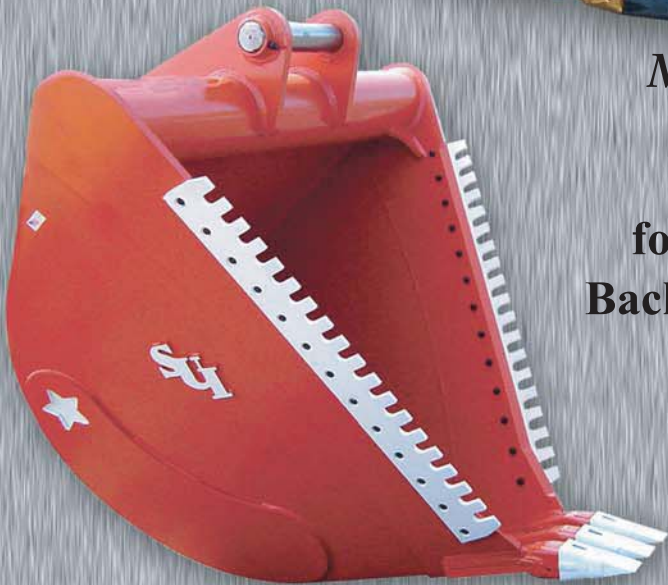

# Buckets

**SUI**  
**MANUFACTURING, INC.**

*Manufacturers of*  
**Buckets**

**for all Excavators,  
Backhoes & Skidsteers**

★ FEATURES ★

- ★ AR400 Cutting Edges.
- ★ Pre-Drilled for Side Cutters.
- ★ Built for Heavy or Severe Duty Applications.
- ★ Ripper Pockets, Shanks & Teeth.
- ★ Custom Orders Available.