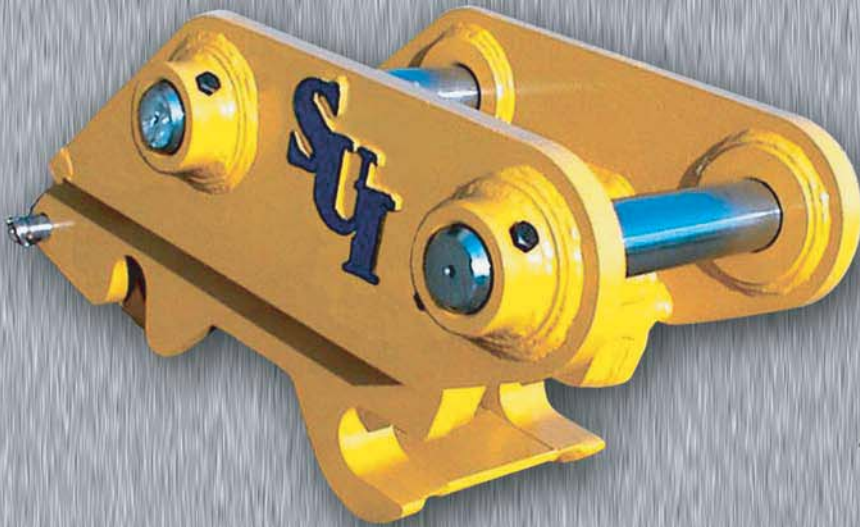

Coupler

SUI
MANUFACTURING, INC.

Manufacturers of Hydraulic & Manual Quick Coupler

★ FEATURES ★

- ★ Manufactured With High Quality Steel.
- ★ Greasable Wear Parts.
- ★ Variable Pin Centers for Hydraulic Models.
- ★ Adapts to any Attachment Built to OEM specifications.
- ★ Hydraulic & Manual Couplers Available.
- ★ Increases Your Excavator Utilization.
- ★ Hydraulic Kits Included.
- ★ Custom Orders Available.