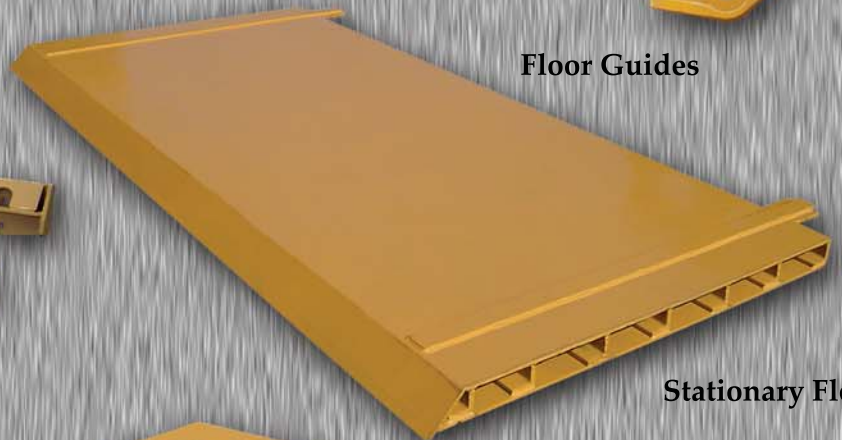

Scraper Parts

SUI
MANUFACTURING, INC.

*Manufacturers of
Scraper Floors
for all Caterpillar &
John Deere Scrapers*

Moving Floors

Push Plate

Floor Guides

Flights

Stationary Floor

Router Inserts

★ FEATURES ★

- ★ AR 400 Wear Points.
- ★ Standard & Heavy Duty Floors.
- ★ Built for Heavy or Severe Duty Applications.
- ★ Built to OEM Specifications.
- ★ Superior Performance & Wear.

Call for details and pricing
(800) 544 6453
Ph : (909) 873-1222
Fax: (909) 873-1223