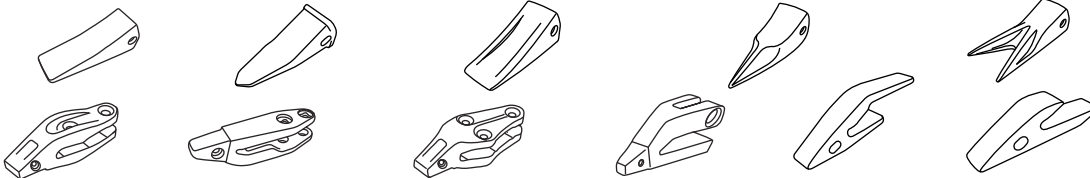

Available Material:

A-36, AR236, AR400, AR500, A514 (T-1),

SA516-70, A572-50, A588, 1040/1045

Available Processing Capabilities:

**Flame Cutting, Shearing, Forming, Rolling, Machining,
Heat Treating, Grinding, Finishing, Assembly & Welding.**

FABRICATION & REPAIR

Buckets, Grizzly, Rippers, Dozer Rakes, Compaction Wheels & Mud Grates

"Complete line of Ground engaging tools at a competitive price"

TEETH AND ADAPTERS

SUI, provides premium teeth for Caterpillar®, Komatsu®, Fiat®, New Holland®, John Deere®, Case®, Ford® and others. Different styles include: CAT®, ESCO®, HENSLEY®, H&L®, KOMATSU®, PENGU® and the new KOMATSU® K-MAX®