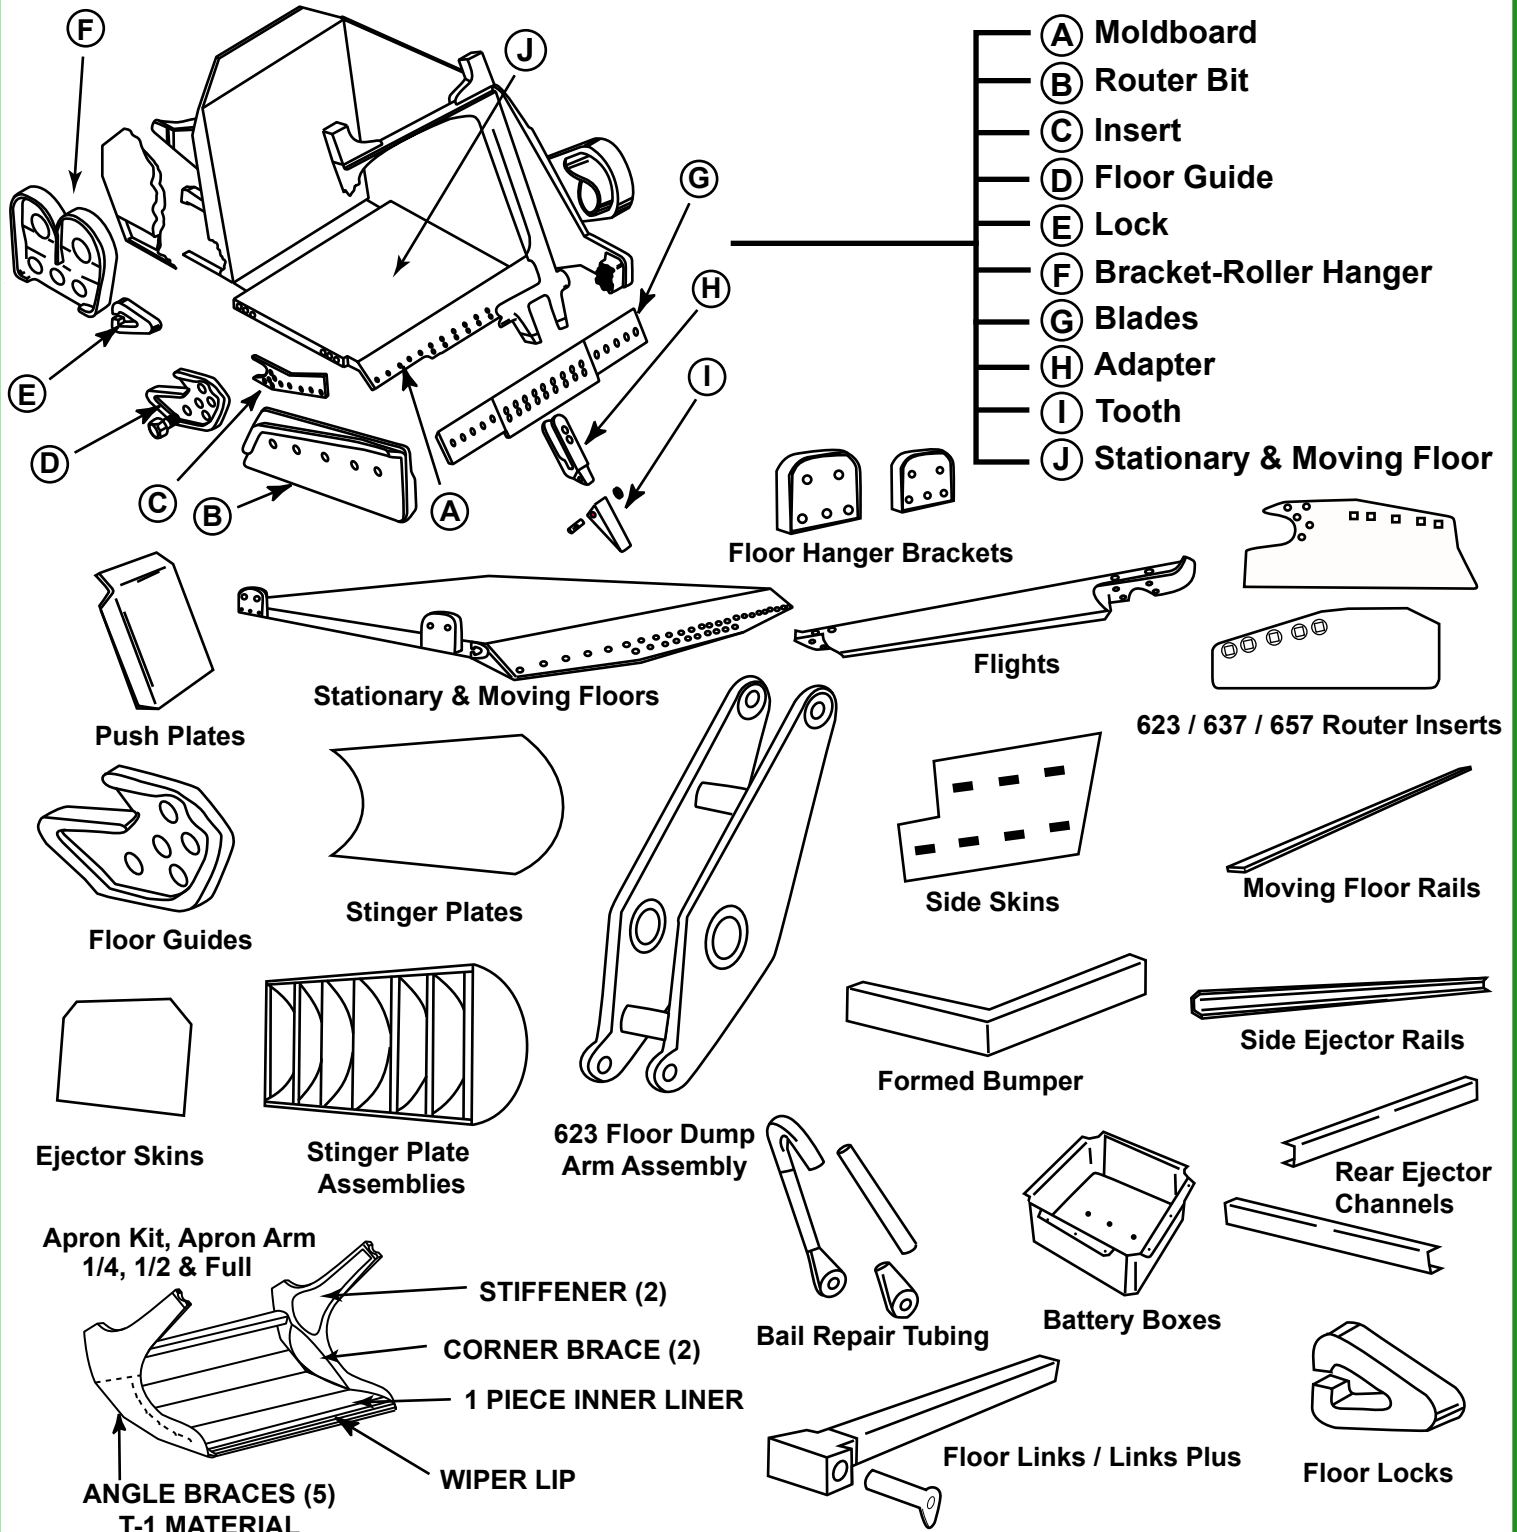

800-544-6453

Phone: 909-873-1222

Fax: 909-873-1223

3200 Myers Street. Riverside, CA 92503

STEEL UNLIMITED, INC

www.steelunlimited.com

Providing Quality Scraper Parts At An Excellent Price!

Steel Unlimited is a full service computer aided, precision machine & weld shop. We have the capability to manufacture anything from small-machined parts to very large welded assemblies. We ensure accuracy and consistency in each part. Our attention to detail has allowed us to provide our customers with reliable results.